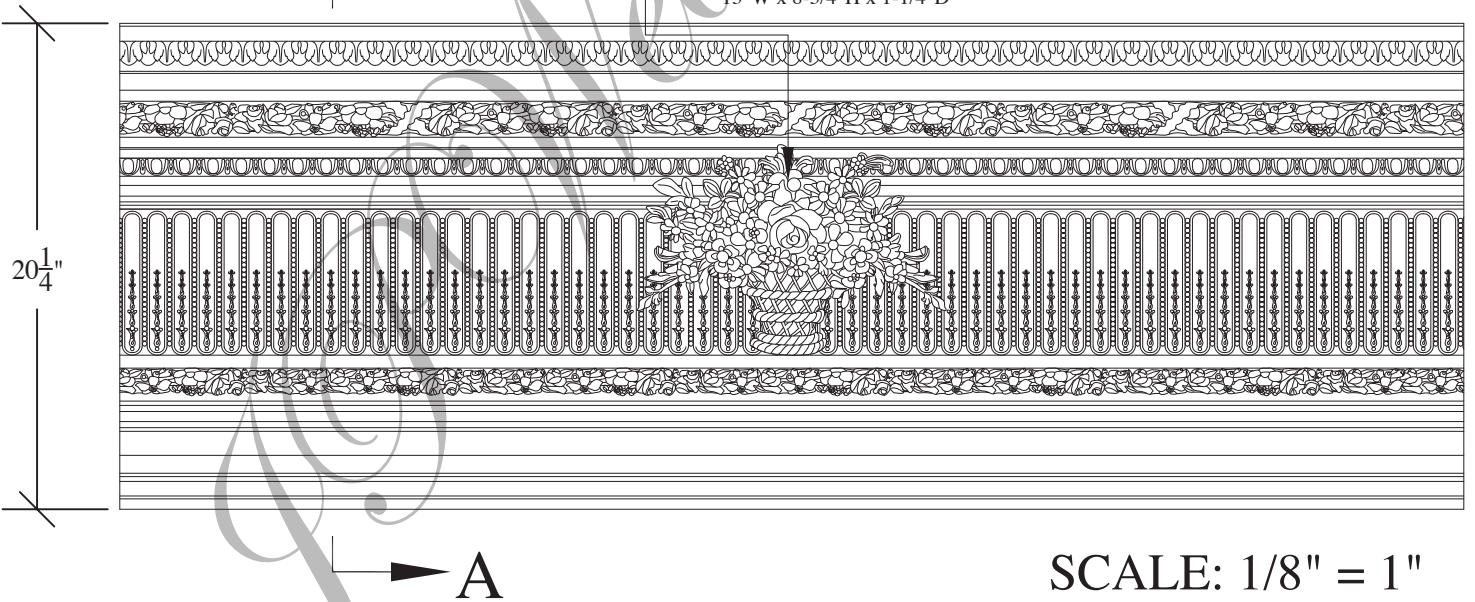

SECTION: A-A  
SCALE: 1/4" = 1"

SCALE: 1/8" = 1"

*JP Weaver Company*

FAX: (818) 500-1798 941 AIR WAY GLENDALE, CALIFORNIA, 91201 TEL: (818) 500-1740  
WWW.IPWEAVER.COM & design@ipweaver.com

Bath Tub Design #2  
RMF 2095 Centerpiece  
and RMF 6000